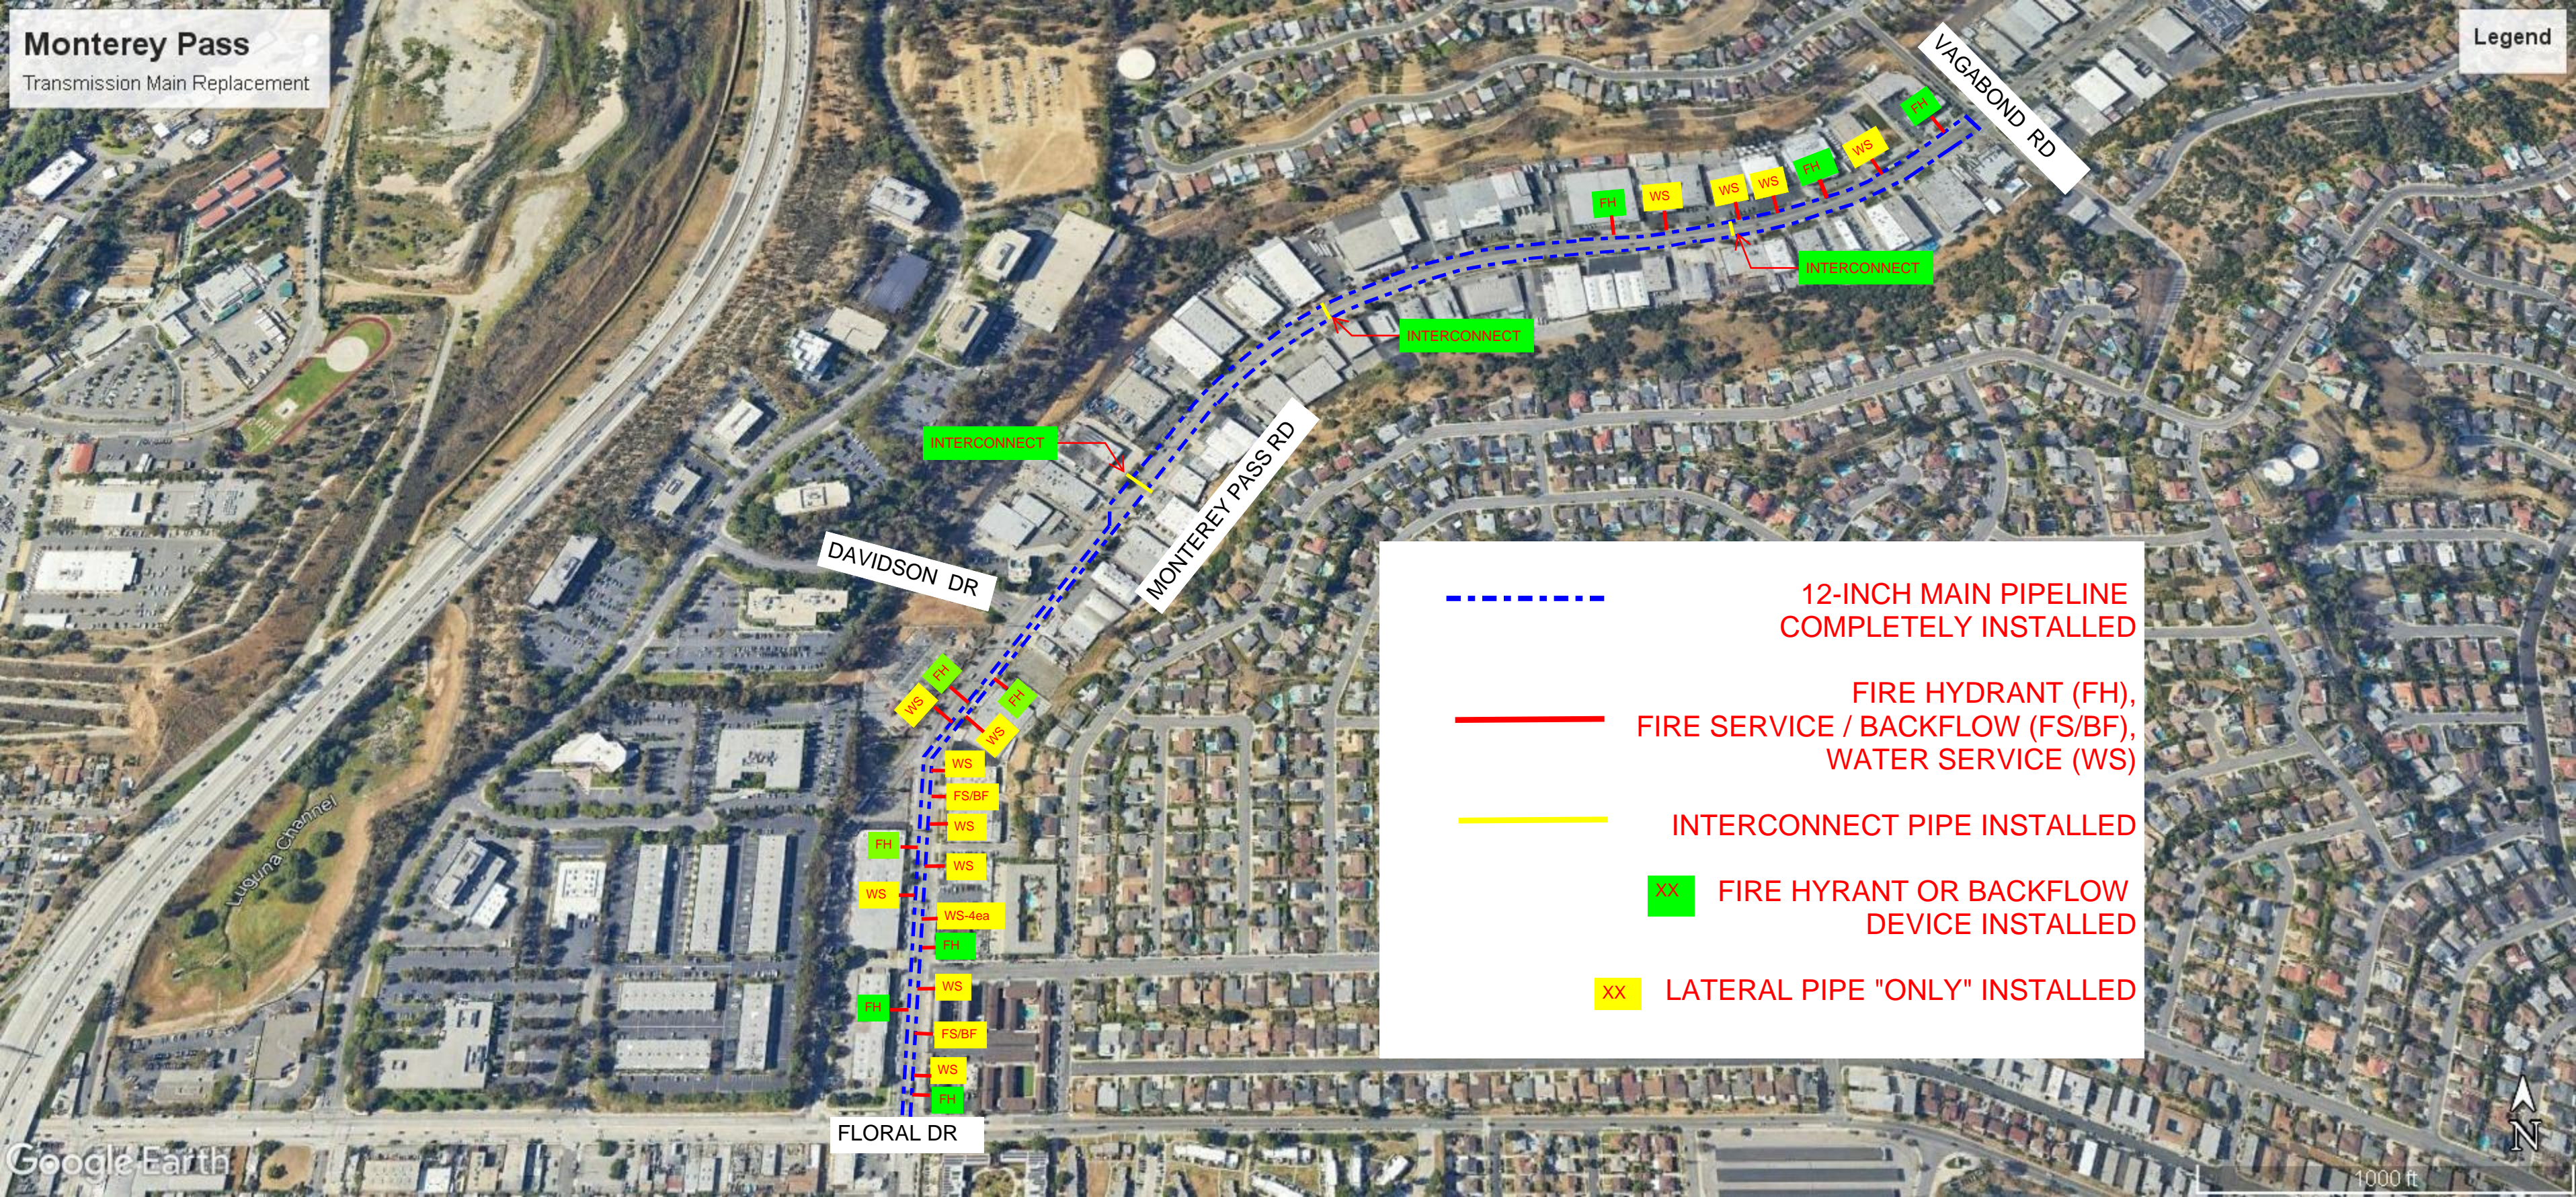

Monterey Pass

Transmission Main Replacement

Legend

----- 12-INCH MAIN PIPELINE COMPLETELY INSTALLED

— FIRE HYDRANT (FH), FIRE SERVICE / BACKFLOW (FS/BF), WATER SERVICE (WS)

— INTERCONNECT PIPE INSTALLED

XX FIRE HYDRANT OR BACKFLOW DEVICE INSTALLED

XX LATERAL PIPE "ONLY" INSTALLED